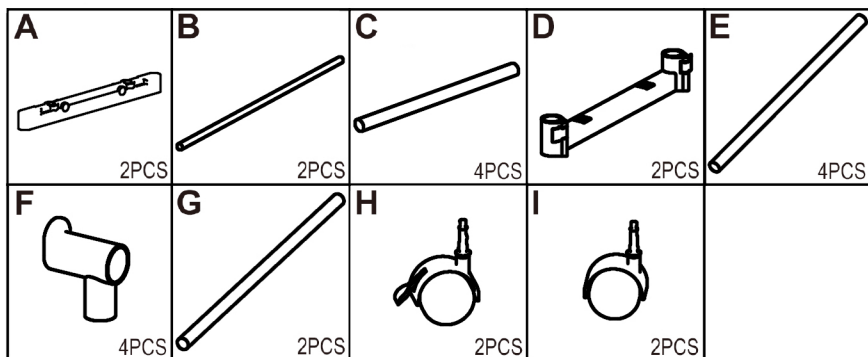

US office:Fontana

UK office:Ipswich

WHERE THERE IS COSTWAY THERE IS HOME

**USER'S MANUAL**  
**66 INCH HIGH DOUBLE GARMENT RACK**  
**HW53832**

**PRODUCT ASSEMBLY**

**STEP 1**

Install B to A

**STEP 2**

Install C to A first, and then install D to C

**PRODUCT ASSEMBLY**

**STEP 3**

Install E and G to F

**STEP 4**

**STEP 5**

Install H and I to A